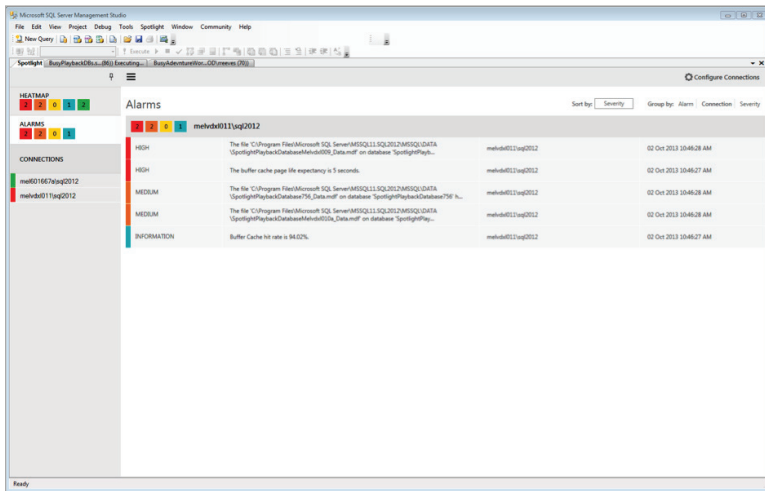

Spotlight on SQL Server Freemium alarms in SQL Server Management Studio