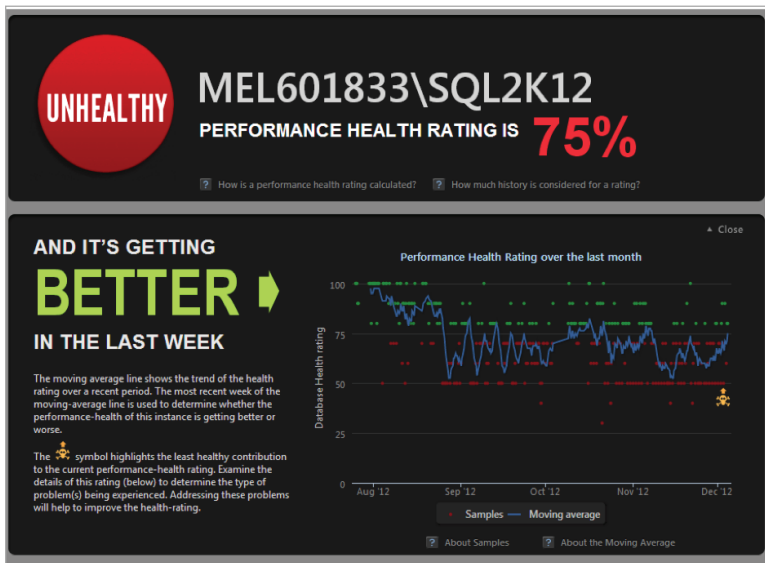

Performance Healthcheck

Quest

4 Polaris Way, Aliso Viejo, CA 92656 | www.quest.com
If you are located outside North America, you can find local office information on our Web site.

© 2016 Quest Software, Inc. ALL RIGHTS RESERVED. Quest, Spotlight and the Quest logo are trademarks and registered trademarks of Quest Software Inc. For a complete list of Quest marks, visit www.quest.com/legal/trademarks.aspx. All other trademarks and registered trademarks are property of their respective owners.
DataSheet-SQLServer-SpotlightEssentials-US-KS-24794

SPOTLIGHT SYSTEM HEALTHCHECK

Receive a prioritized list of key system health issues with the The Spotlight System Healthcheck. This list will help you pinpoint and address key performance issues within your SQL Server infrastructure.

You will receive a notification in your account inbox the moment Healthcheck results are available.

Healthchecks cover five categories including: security, disaster recovery, index optimization, memory and SQL best practices.

GET THE MOST HOLISTIC VIEW WITH SPOTLIGHT ON SQL SERVER

Together, Spotlight on SQL Server Freemium plug-in and the Spotlight Healthcheck, deliver the most holistic view of your SQL Server's health – all from a single location. And even better, these resources are free!