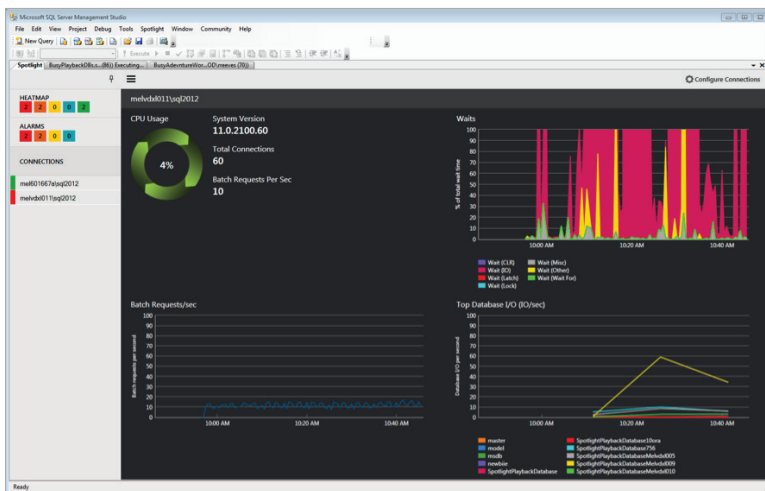

Spotlight on SQL Server Freemium diagnostics in SQL Server Management Studio