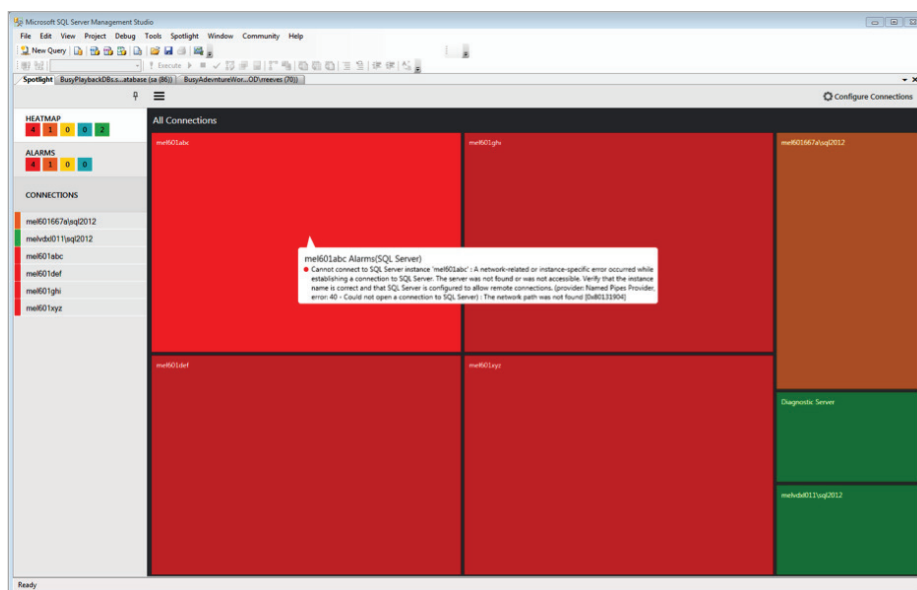

- Spotlight on SQL Server Freemium plug-in
- Spotlight Healthcheck

SPOTLIGHT ON SQL SERVER FREEMIUM PLUG-IN

Gain access to some of the most powerful features of Spotlight on SQL

Server Enterprise with a feature-packed Freemium plug-in delivered from inside SQL Server Management Studio (SSMS). This plug-in provides valuable features, including:

- **Heatmap** — Monitor your connections at-a-glance
- **Alarms** — Get a prioritized list of your alarms over the last day, including percentage compiles, CPU usage, I/O waits, blocked processes, buffer cache, page life expectancy, procedure cache and long running SQL
- **Connections** — Access real-time diagnostics for each connection, including processes, resource waits, data file I/O and recent expensive queries

“The SSMS plugin is amazing! Thanks for the tool!”

@SQLSurgeon

BENEFITS:

- Monitor all your SQL Server connections for free
- Prioritize concerns with at-a-glance heatmap, alarms list and real-time diagnostics for each connection
- Identify system and performance health issues quickly

Spotlight on SQL Server Freemium heatmap in SQL Server Management Studio