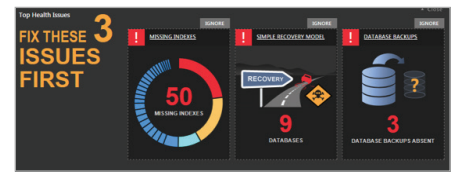

System Healthcheck

ABOUT QUEST

Quest helps our customers reduce tedious administration tasks so they can focus on the innovation necessary for their businesses to grow. Quest® solutions are scalable, affordable and simple-to-use, and they deliver unmatched efficiency and productivity. Combined with Quest's invitation to the global community to be a part of its innovation, as well as our firm commitment to ensuring customer satisfaction, Quest will continue to accelerate the delivery of the most comprehensive solutions for Azure cloud management, SaaS, security, workforce mobility and data-driven insight.