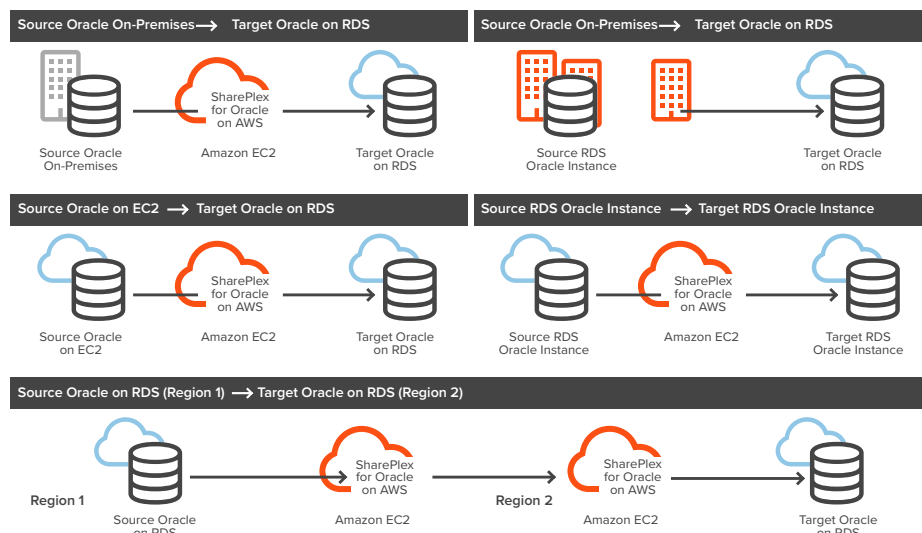

FAST, RELIABLE CLOUD MIGRATION

AWS offers you the ability to leverage the cloud in order to decrease IT costs and scale key workloads. SharePlex for Oracle on AWS supports your organization’s journey to the cloud with fast, reliable cloud migrations.

MITIGATE RISK OF DATABASE DOWNTIME

Migrate mission-critical application data to your Oracle database as a service (Amazon Oracle RDS) without interrupting user access through real-time database replication.

“In my experience, Shareplex is fast, flexible, easy to install and configure, and easy to maintain. From my perspective, the conversion ... to SharePlex was amazingly simple and went very well.”

Kane M. 10/27/17 G2 Crowd

BENEFITS:

- Mitigates risk of database downtime
- Replicates and integrates data in near-real time from your on-premises database to the AWS database
- Replicate from on-premises databases to the cloud without interrupting end-users
- Helps ensure high availability and disaster recovery of mission-critical Oracle databases during migration
- Available as a product running in AWS which eliminates the footprint on your on-premises environment
- Eliminates vendor lock in
- Includes award-winning, industry-leading 24/7 technical support